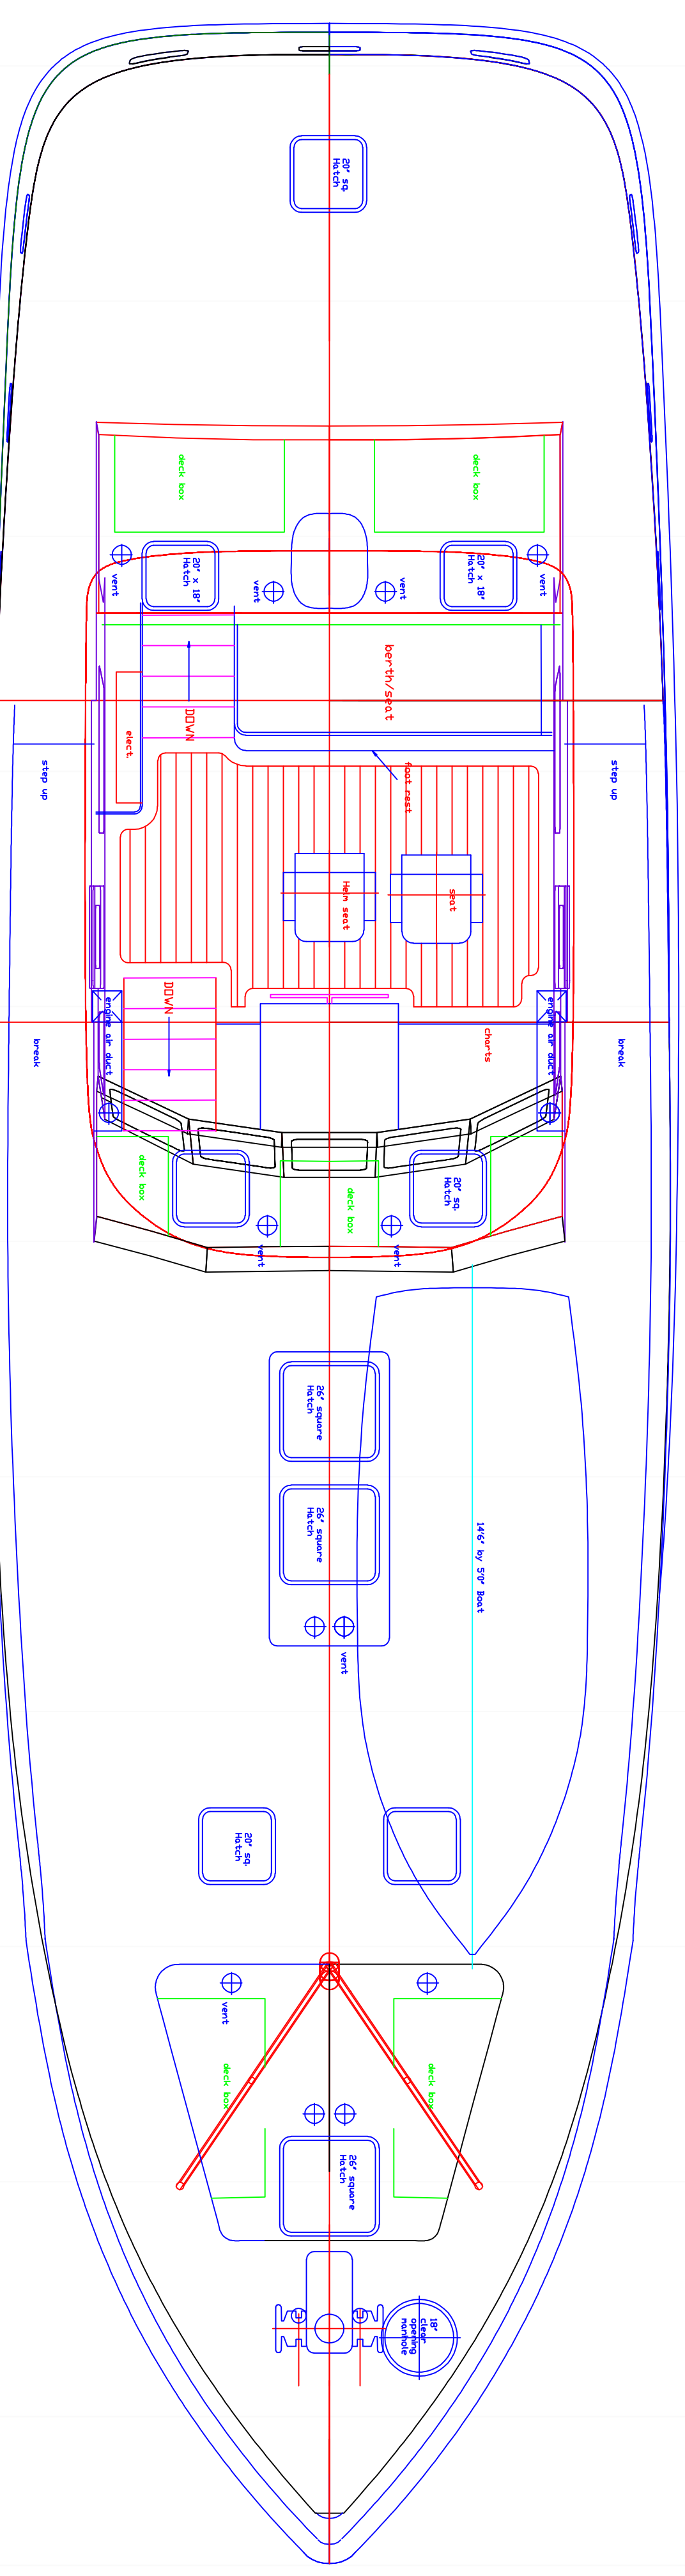

**OCEAN CRUISER 55**  
 Designed by TAD ROBERTS  
 PO Box 33 Gabriola Island  
 BC V0R 1X0 Canada  
 email - tadroberts@shaw.ca  
 www.tadroberts.ca

LOWER DECK

PILOT HOUSE DECK