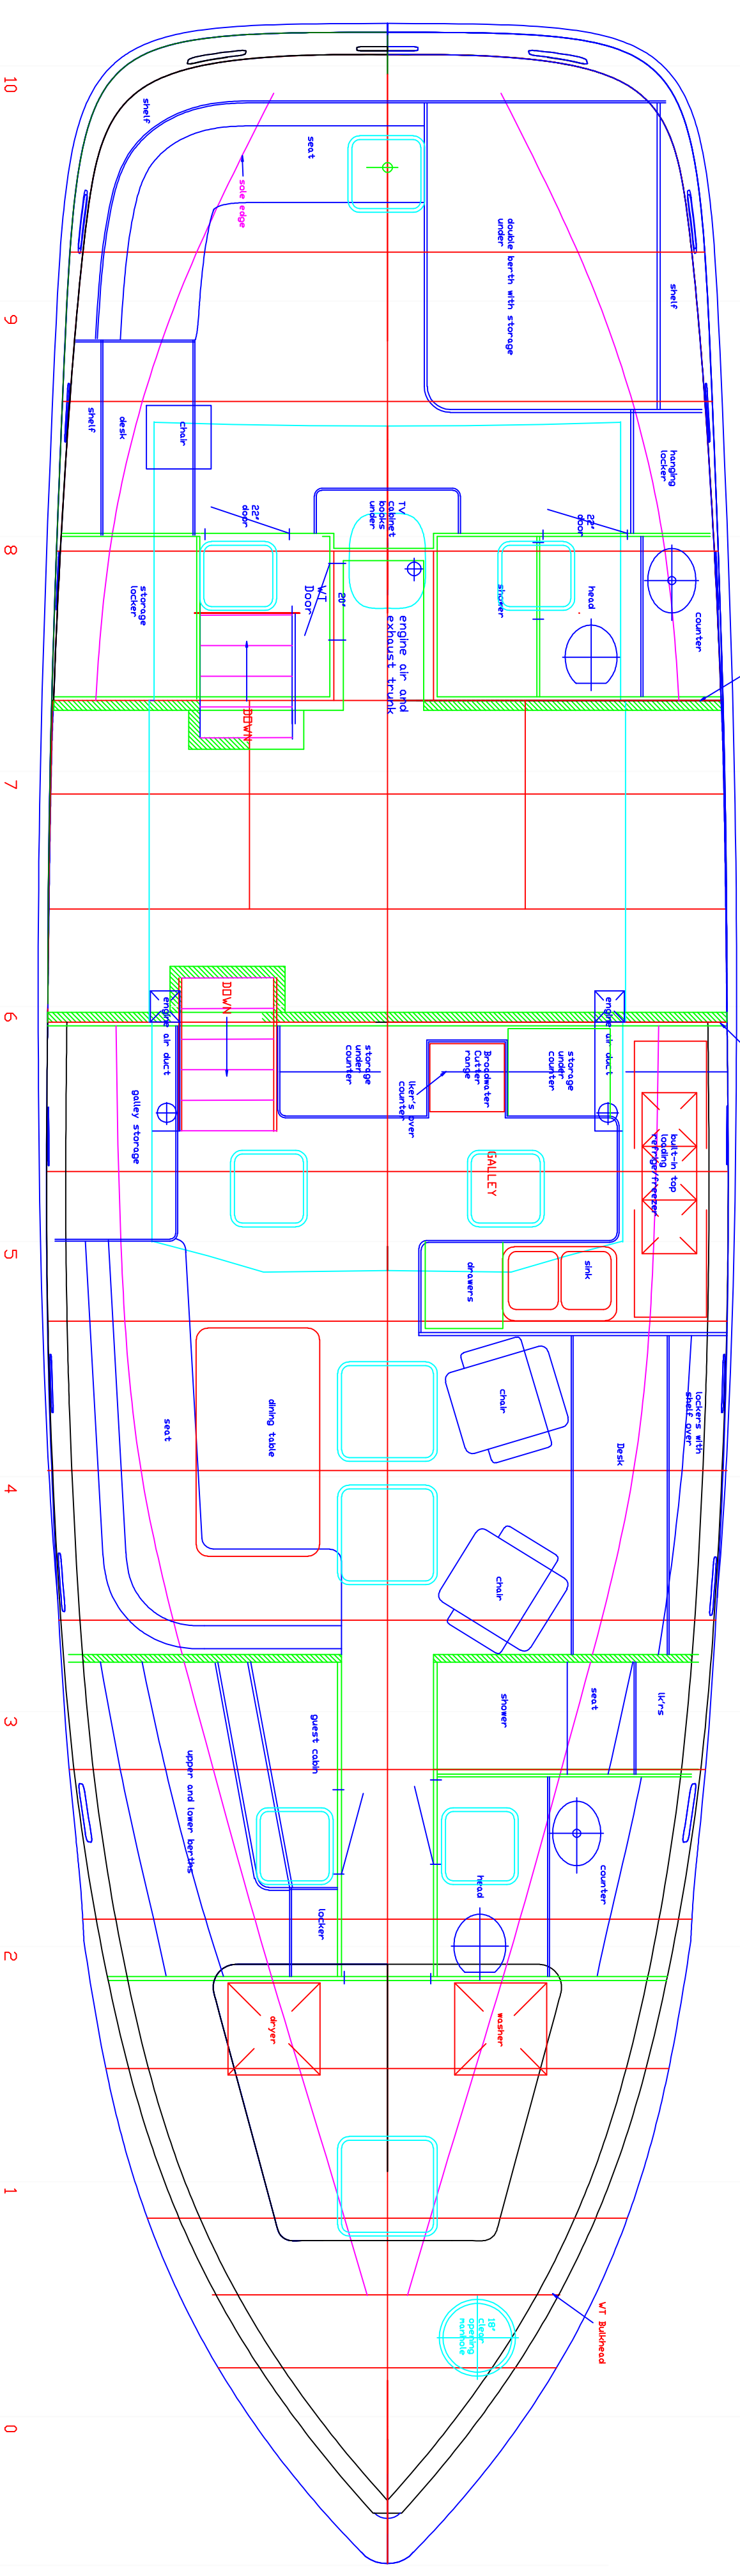

**OCEAN CRUISER 55**  
 Designed by TAD ROBERTS  
 PO Box 33 Gabriola Island  
 BC V0R 1X0 Canada  
 email - tadroberts@shaw.ca  
 www.tadroberts.ca

LOWER DECK

PILOT HOUSE DECK