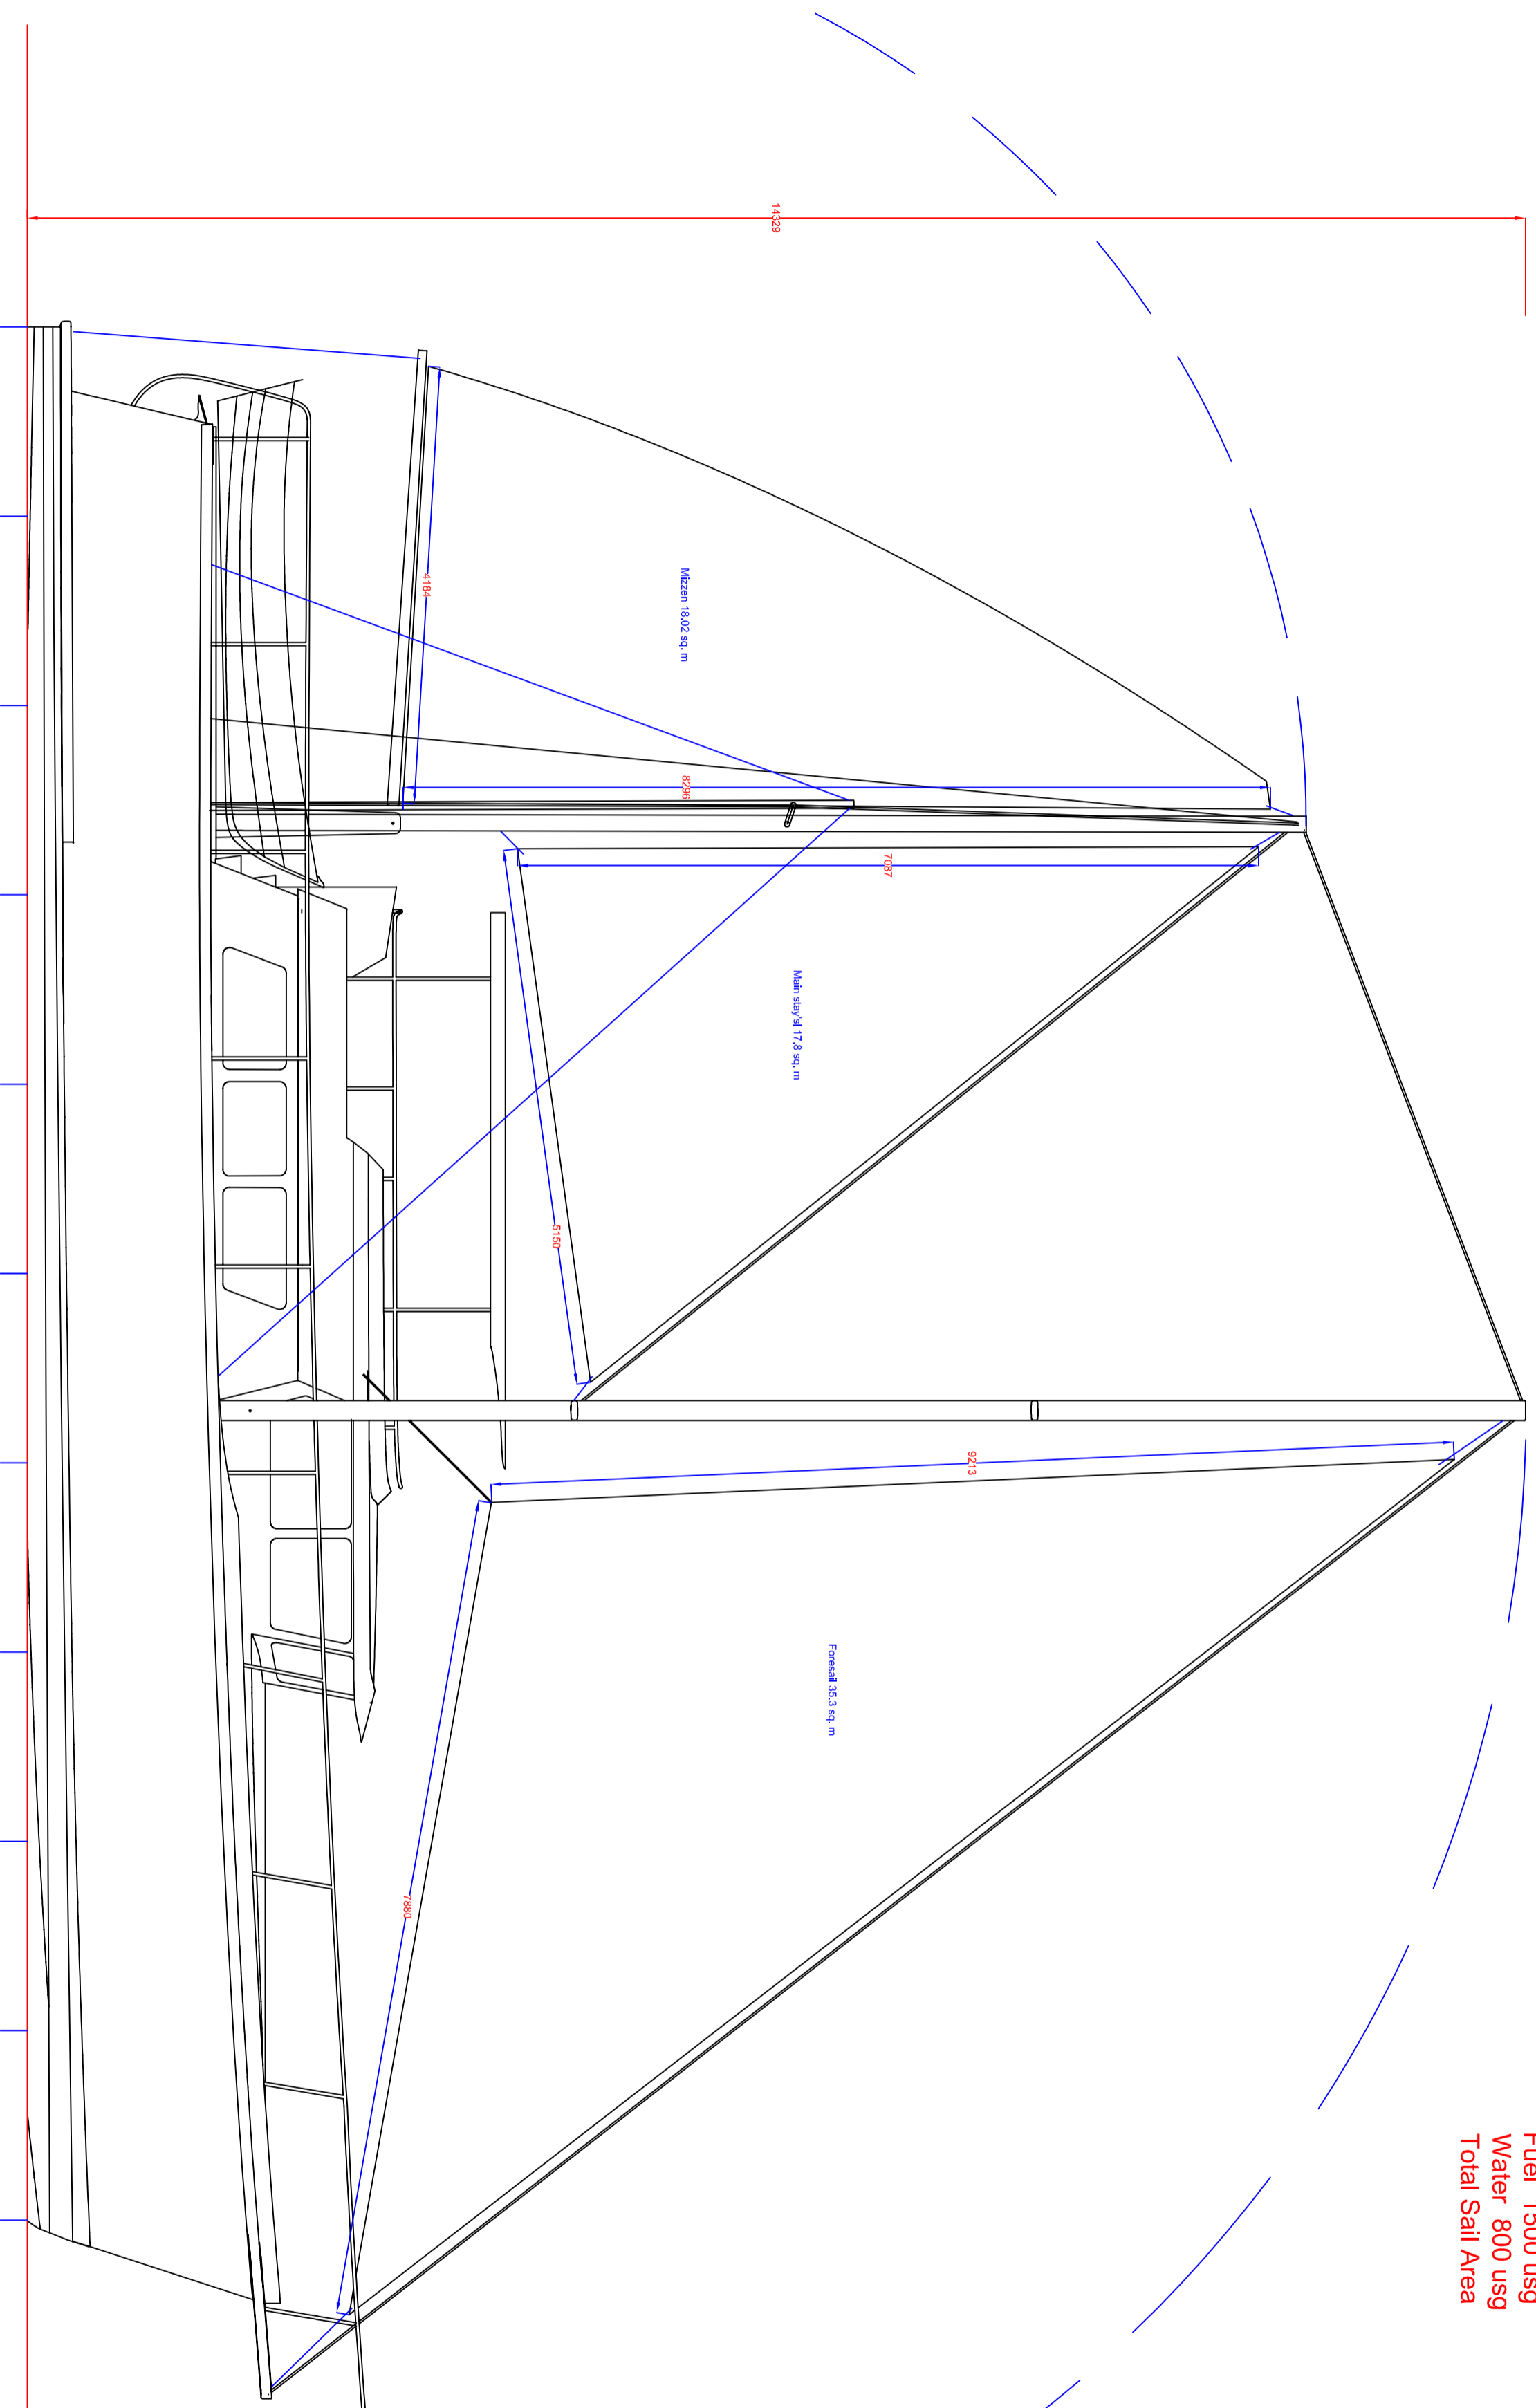

LOA 62'0"  
 LWL 59'5"  
 Beam 16'0"  
 Draft (design) 4'9"  
 Air draft 11'9"  
 Displacement (half load) 65,000 pounds  
 Fuel 1500 usg  
 Water 800 usg  
 Total Sail Area

18.9m  
 18.1m  
 4.88m  
 1.45m  
 3.58m  
 29,500Kg  
 5670L  
 3000L  
 71.1 sq. m

3107/12  
 3007/12  
 transom view  
 sail dimensions, rigging  
 Rowlebens

PASSAGEMAKER LITE  
 Dawkins 62

Outboard Profile  
 Scale :  
 Date : July 2012

TAD ROBERTS - BOAT DESIGNER  
 PO Box 33 Gabriola Island BC  
 V0R 1X0  
 email tadroberts@shaw.ca  
 www.tadroberts.ca